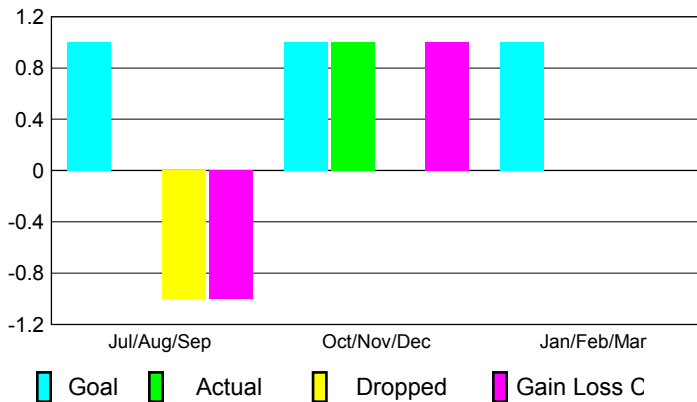

2012-2013 GMT Reports for District (or Undistricted) **District 356 D**

GMT: BYEONG-DEOK KIM

Location: REPUBLIC OF KOREA

GMT CA: 5

CLUBS

Club Results
2012-2013

Clubs
2011-2012

Month	New Club Goal	Actual New Clubs	Actual Dropped Clubs	Gain/Loss of Clubs	Gain/Loss of Clubs
Jul/Aug/Sep	1	0	-1	-1	0
Oct/Nov/Dec	1	1	0	1	-2
Jan/Feb/Mar	1				6
Totals	3	1	-1	0	4

Club Results 2012-2013

Goal, New, Dropped, Gain/Loss

Comparison of Club Gain/Loss

Current Year Compared to the Previous Year

YTD Status Quo Clubs 2012-2013

Status Quo Clubs Compared to Status Quo Members

MEMBERSHIP