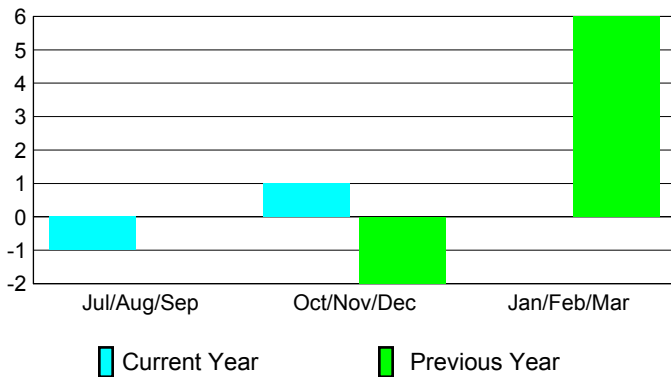

2012-2013 GMT Reports for District (or Undistricted) **District 356 D**

GMT: BYEONG-DEOK KIM

Location: REPUBLIC OF KOREA

GMT CA: 5

CLUBS

Club Results
2012-2013

Clubs
2011-2012

Month	New Club Goal	Actual New Clubs	Actual Dropped Clubs	Gain/Loss of Clubs	Gain/Loss of Clubs
Jul/Aug/Sep	1	0	-1	-1	0
Oct/Nov/Dec	1	1	0	1	-2
Jan/Feb/Mar	1				6
Totals	3	1	-1	0	4

Club Results 2012-2013

Goal, New, Dropped, Gain/Loss

Comparison of Club Gain/Loss

Current Year Compared to the Previous Year

YTD Status Quo Clubs 2012-2013

Status Quo Clubs Compared to Status Quo Members

MEMBERSHIP