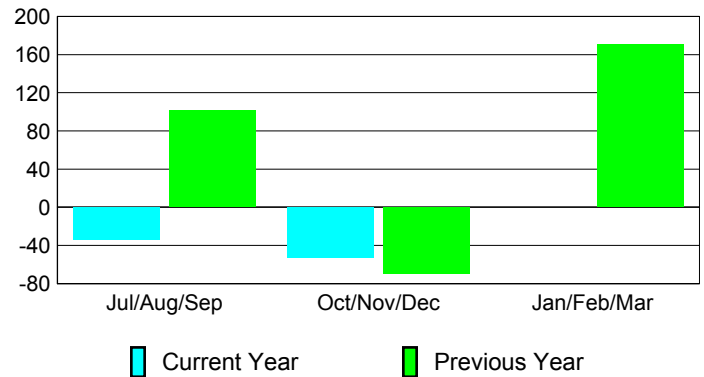

Membership Results
2012-2013

Membership
2011-2012

Month	Net Memb Goal	Actual New Memb	Actual Dropped Memb	Gain/Loss of Memb	Gain/Loss of Memb
Jul/Aug/Sep	70	148	-182	-34	101
Oct/Nov/Dec	60	92	-145	-53	-69
Jan/Feb/Mar	40				171
Totals	170	240	-327	-87	203

Membership Results 2012-2013

Goal, New, Dropped, Gain/Loss

Comparison of Membership Gain/Loss

Current Year Compared to the Previous Year

Gender Comparison 2012-2013

Jul/Aug/Sep

Oct/Nov/Dec

Jan/Feb/Mar