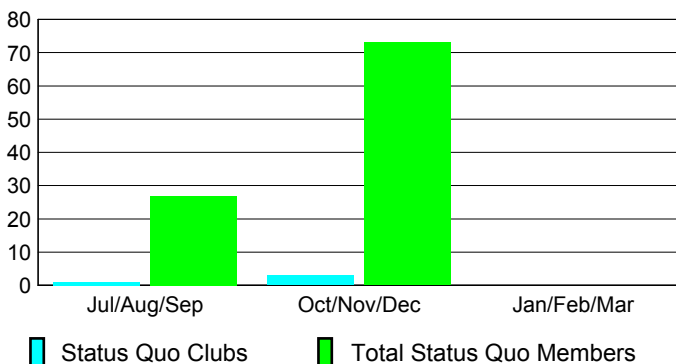

Club Results 2012-2013

Goal, New, Dropped, Gain/Loss

Comparison of Club Gain/Loss

Current Year Compared to the Previous Year

YTD Status Quo Clubs 2012-2013

Status Quo Clubs Compared to Status Quo Members

MEMBERSHIP

Membership Results
2012-2013

Membership
2011-2012

Month	Net Memb Goal	Actual New Memb	Actual Dropped Memb	Gain/Loss of Memb	Gain/Loss of Memb
Jul/Aug/Sep	70	148	-182	-34	101
Oct/Nov/Dec	60	92	-145	-53	-69
Jan/Feb/Mar	40				171
Totals	170	240	-327	-87	203