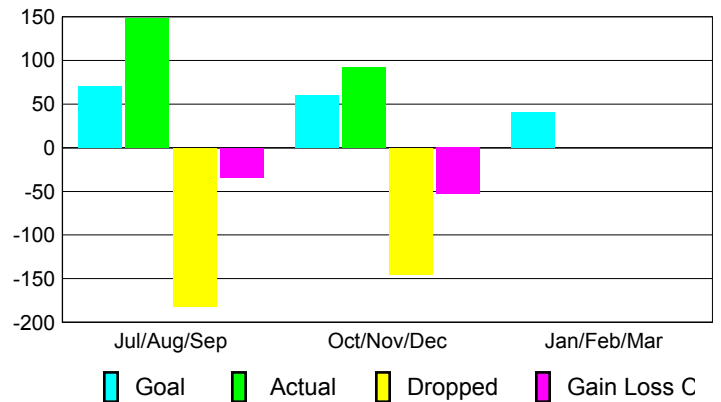

Membership Results 2012-2013

Goal, New, Dropped, Gain/Loss

Comparison of Membership Gain/Loss

Current Year Compared to the Previous Year